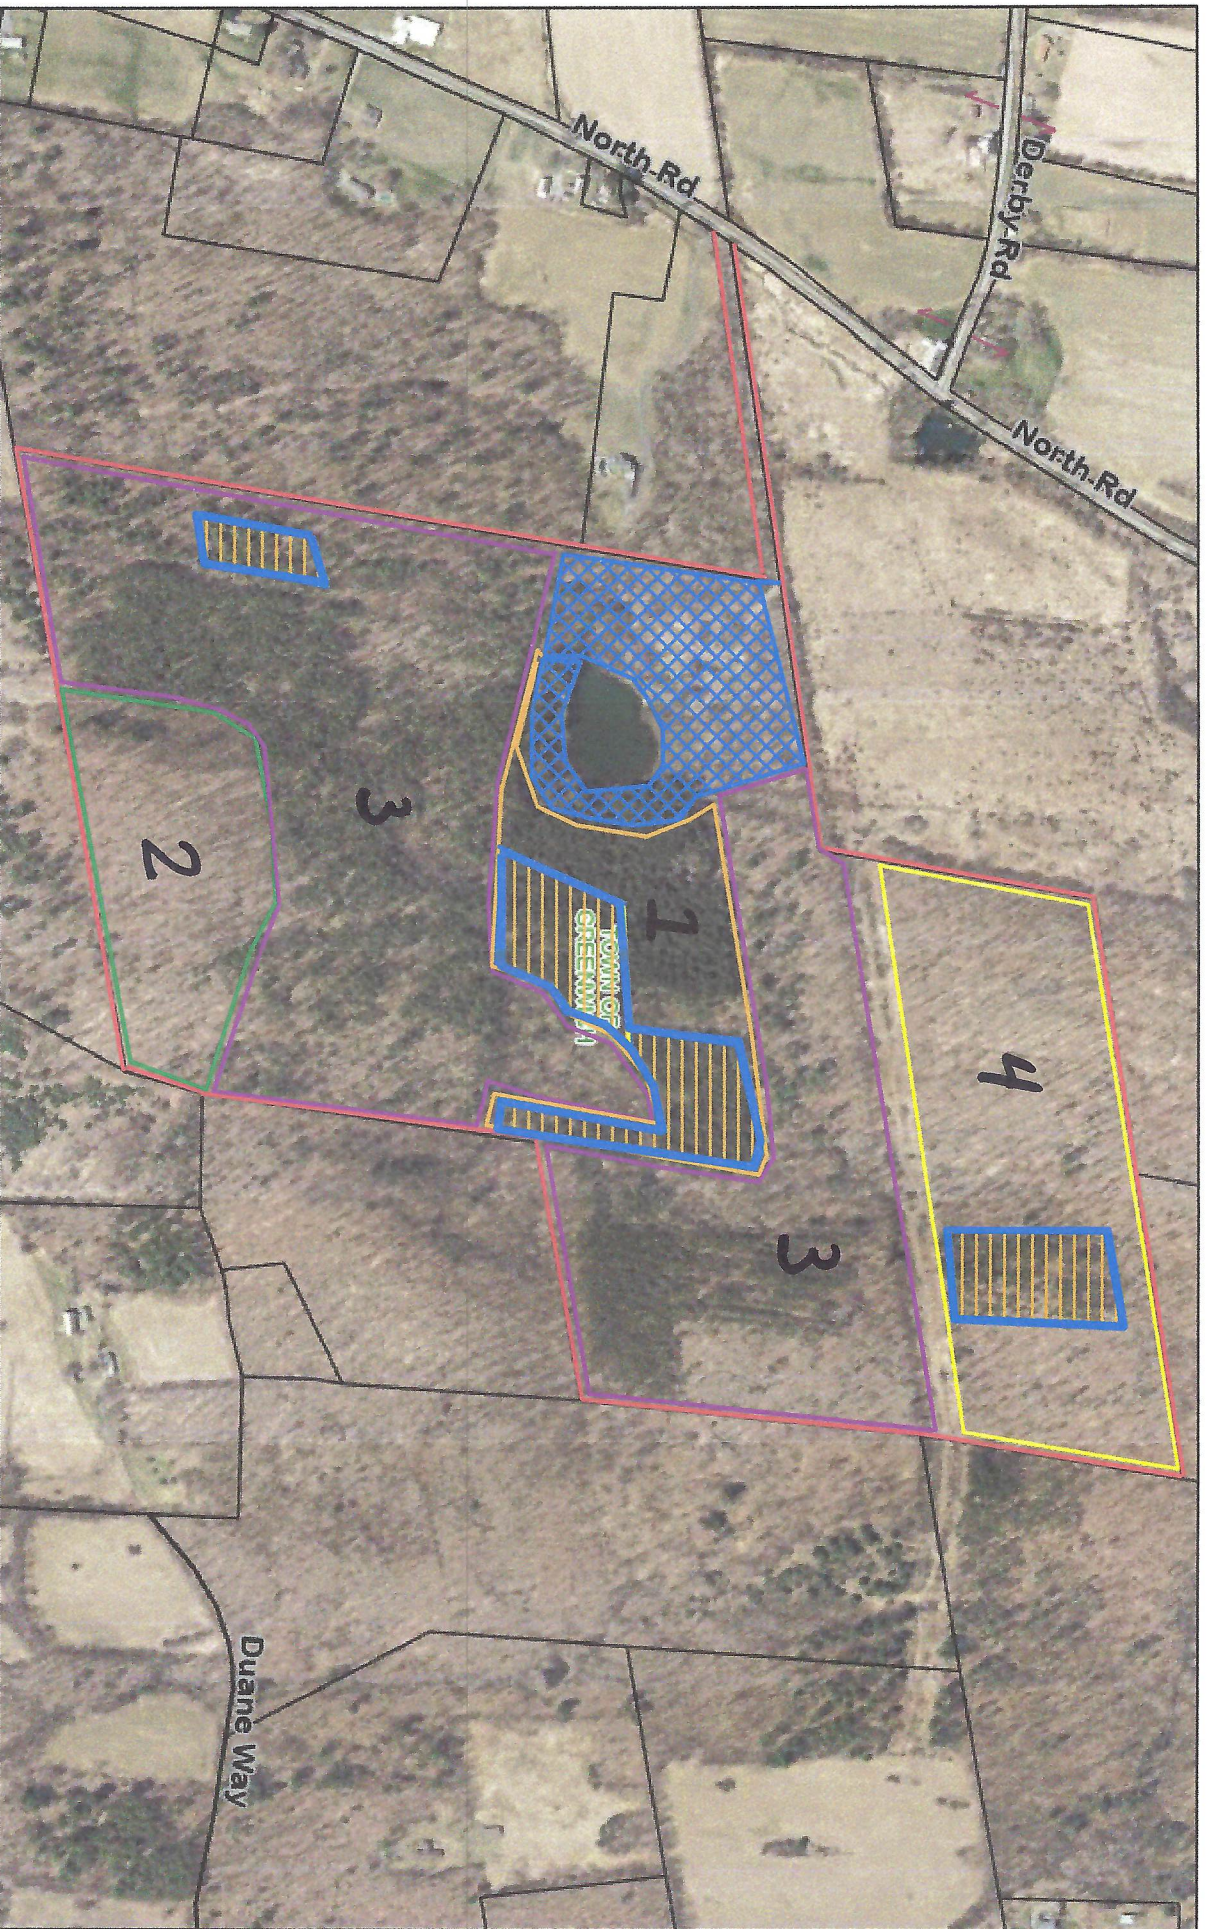

Village Of Greenwich

September 10, 2022

1:9,600
0 0.05 0.1 0.15 0.2 mi
0 0.07 0.15 0.3 km
NYS ITS GIS Program Office